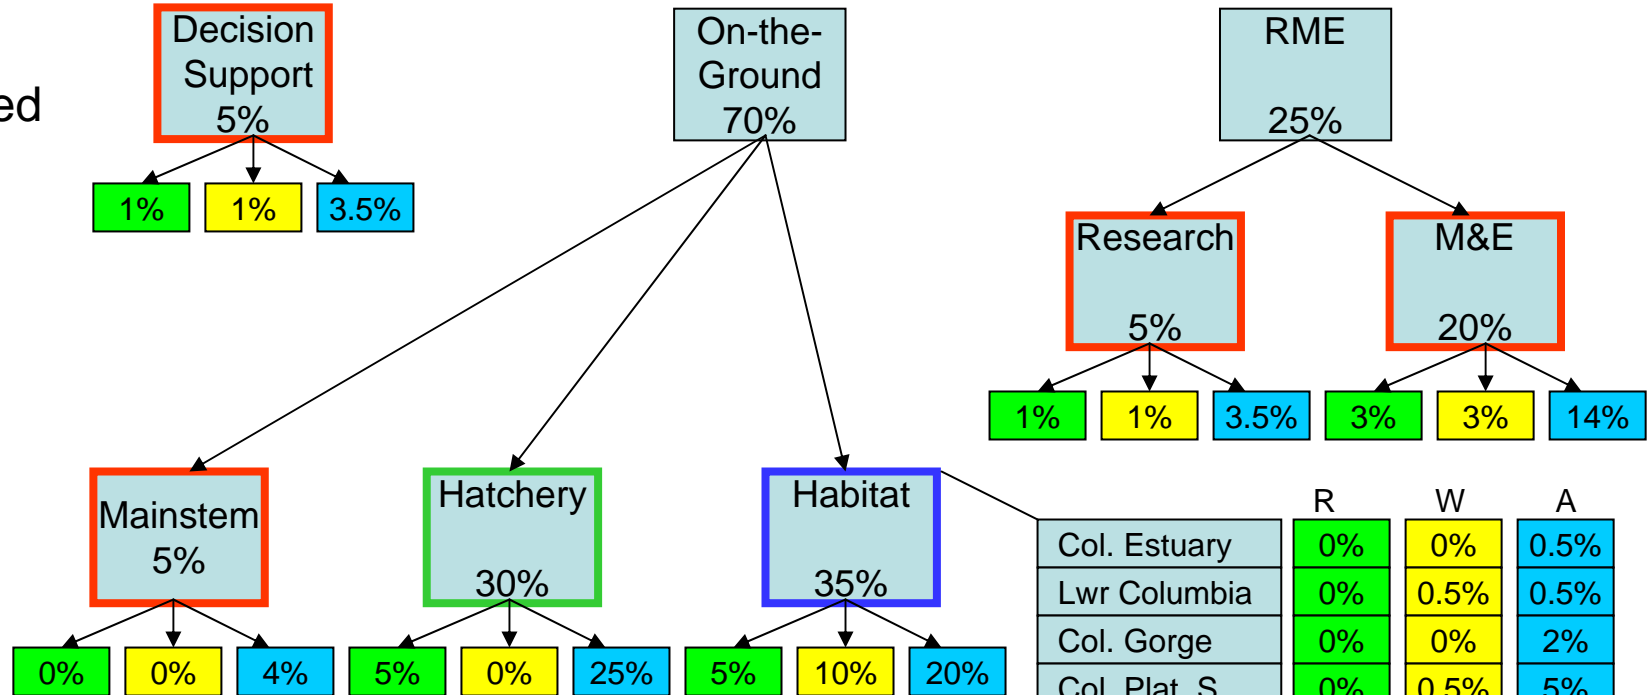

Mainstem/Systemwide Review
 Rolling Province Review
 APRE Review

BPA
 Proposed

Current
 Proposed
 Program

Res Fish
 15%

Wildlife
 15%

Anad. Fish
 70%

	R	W	A
Col. Estuary	0%	0%	0.5%
Lwr Columbia	0%	0.5%	0.5%
Col. Gorge	0%	0%	2%
Col. Plat. S	0%	0.5%	5%
Col. Plat. N	0%	0.5%	4%
Blue Mtn	0%	0.5%	2%
Mtn. Snake	0%	0%	4%
Mid/Up Snake	1%	2%	0%
Col. Cascade	0%	0.5%	2%
Inter-Mtn	2%	5.5%	0%
Mtn. Columbia	2%	0%	0%
	5%	10%	20%