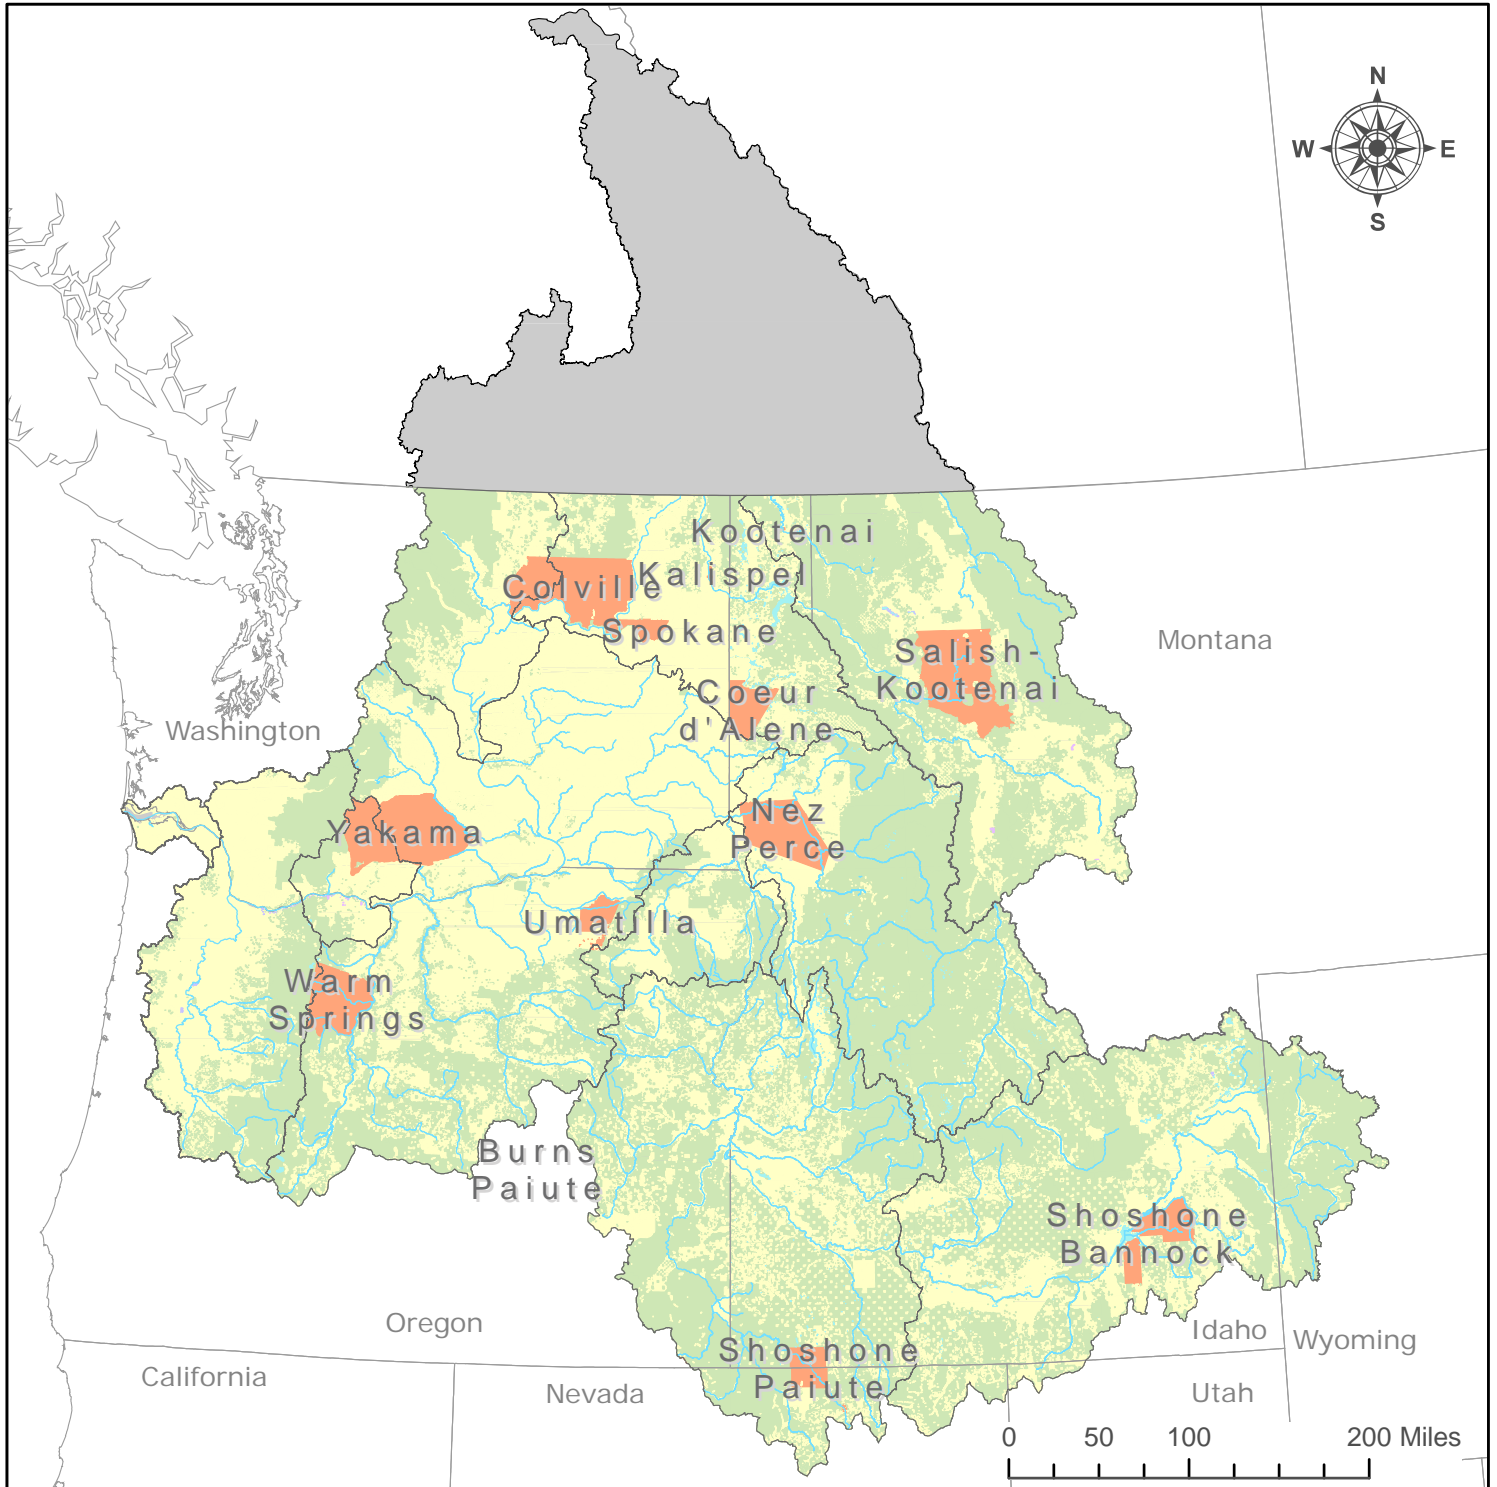

CBFWA Member Indian Tribes in the Columbia River Basin

Legend

— Major Rivers

Land Ownership

- | | | |
|--|--|--|
| Federal | State | Private/Other |
| Tribal | Local | |

Map Created by: Columbia Basin Fish & Wildlife Authority
 Map Date: July 28, 2005
 Projection: NAD 1983, UTM Zone 11N
 Data Sources: ICBEMP (Land Ownership), StreamNet (Hydrography), BPA (Basin, Province, Subbasin)