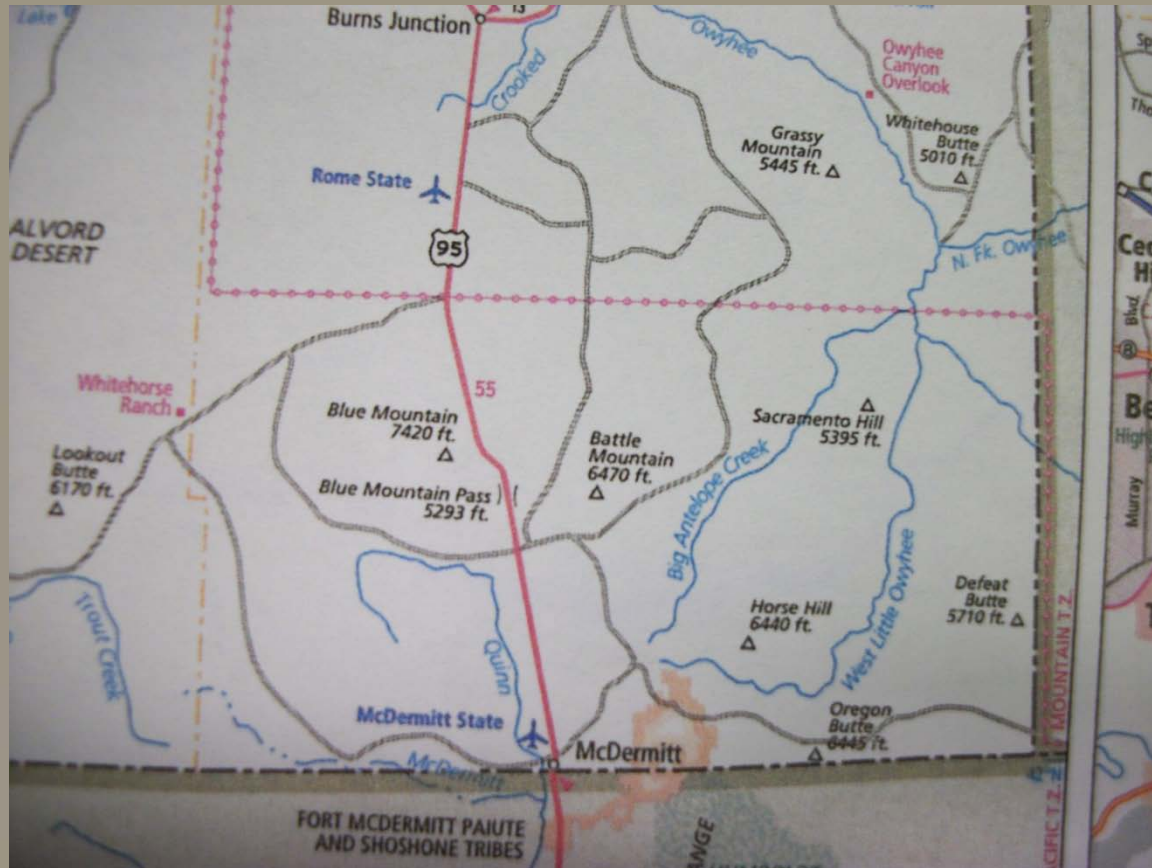

Fort McDermitt Paiute-Shoshone Tribe of Nevada and Oregon

Spring originates for the West Little Owyhee

Spring, within Tribal Boundary

The X marks the location where the West little Owyhee joins the Owyhee River

Snake River System

Traditional Area