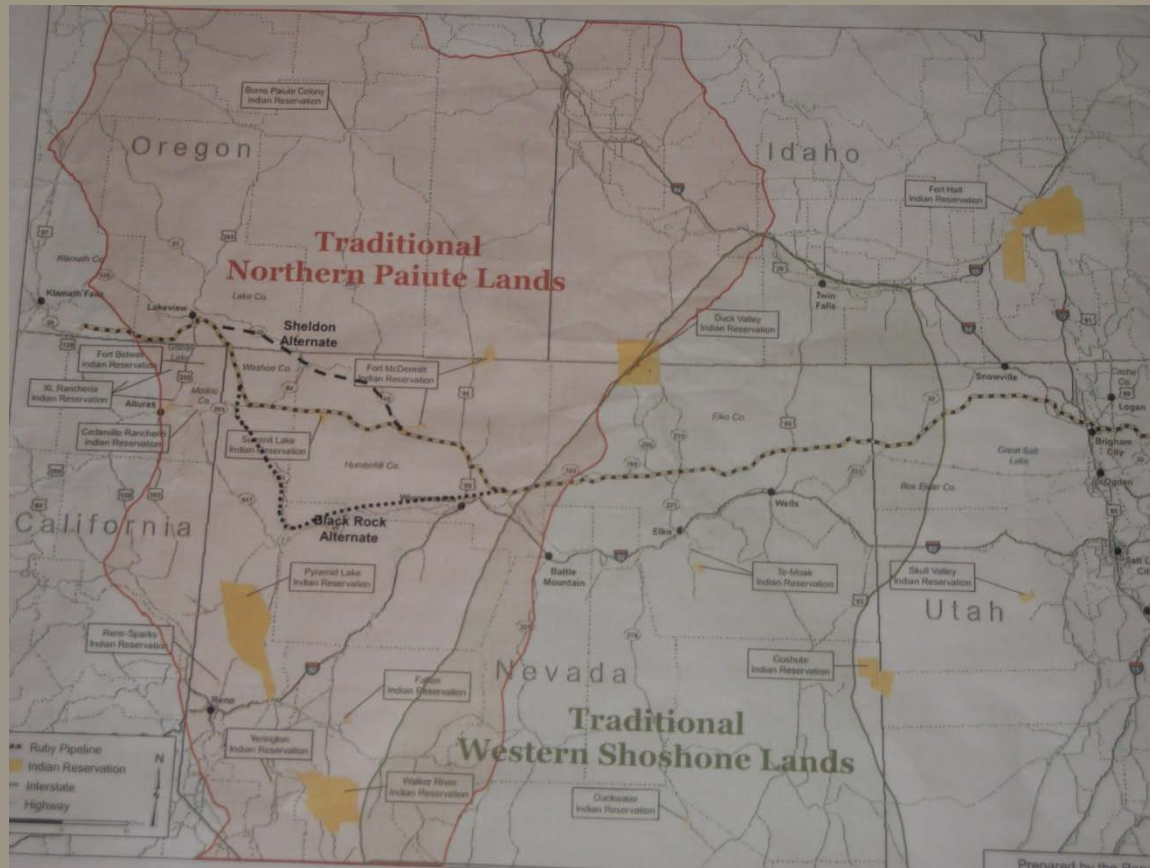

Fort McDermitt Paiute-Shoshone Tribe of Nevada and Oregon

Spring originates for the West Little Owyhee

Spring, within Tribal Boundary

The X marks the location where the West little Owyhee joins the Owyhee River

Snake River System

Traditional Area