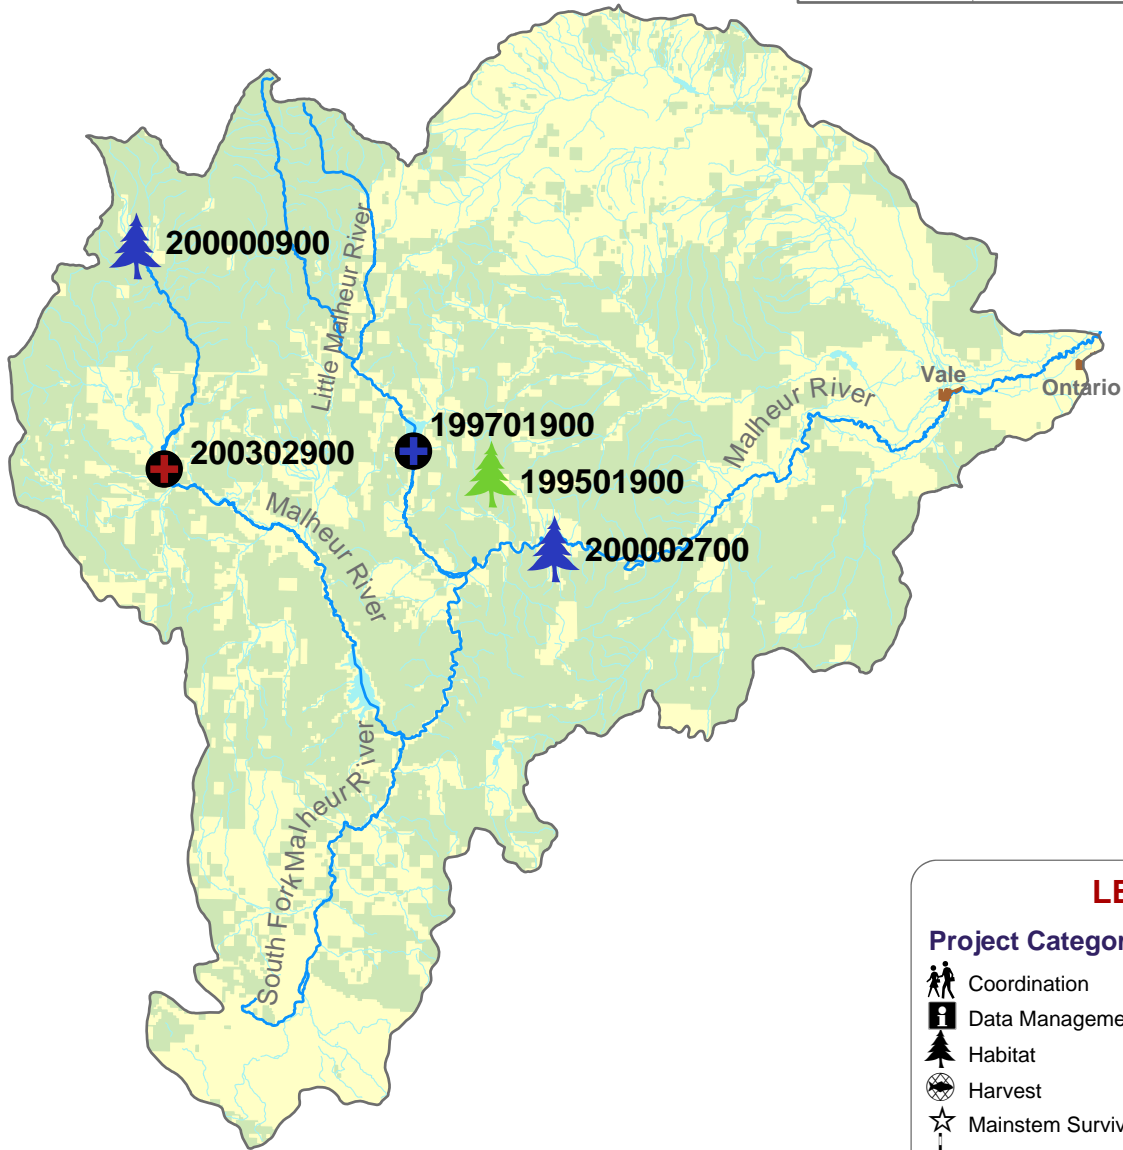

Columbia Basin Fish and Wildlife Authority

FY 2001-2003 NPCC Recommended and/or BPA Funded Fish & Wildlife Projects

Middle Snake Province Malheur Subbasin

LEGEND

Project Category	Location Accuracy
Coordination	Funded Unfunded
Data Management	Province
Habitat	Subbasin
Harvest	Stream
Mainstem Survival	Area
Monitoring	Point
Production	
Research & Evaluation	

Project Labels

Biological Opinion Non Biological Opinion

Land Use/Ownership

Federal	Tribal	State	Local	Private	Urban

Data Layers: Land Ownership (ICBEMP), 100k Hydrography (Streamnet), Urban Areas (State Data), Projects (CBFWA)
 Projection: UTM 1983, Zone 11
 Produced by: Columbia Basin Fish & Wildlife Authority
 Map Date: 5/20/04