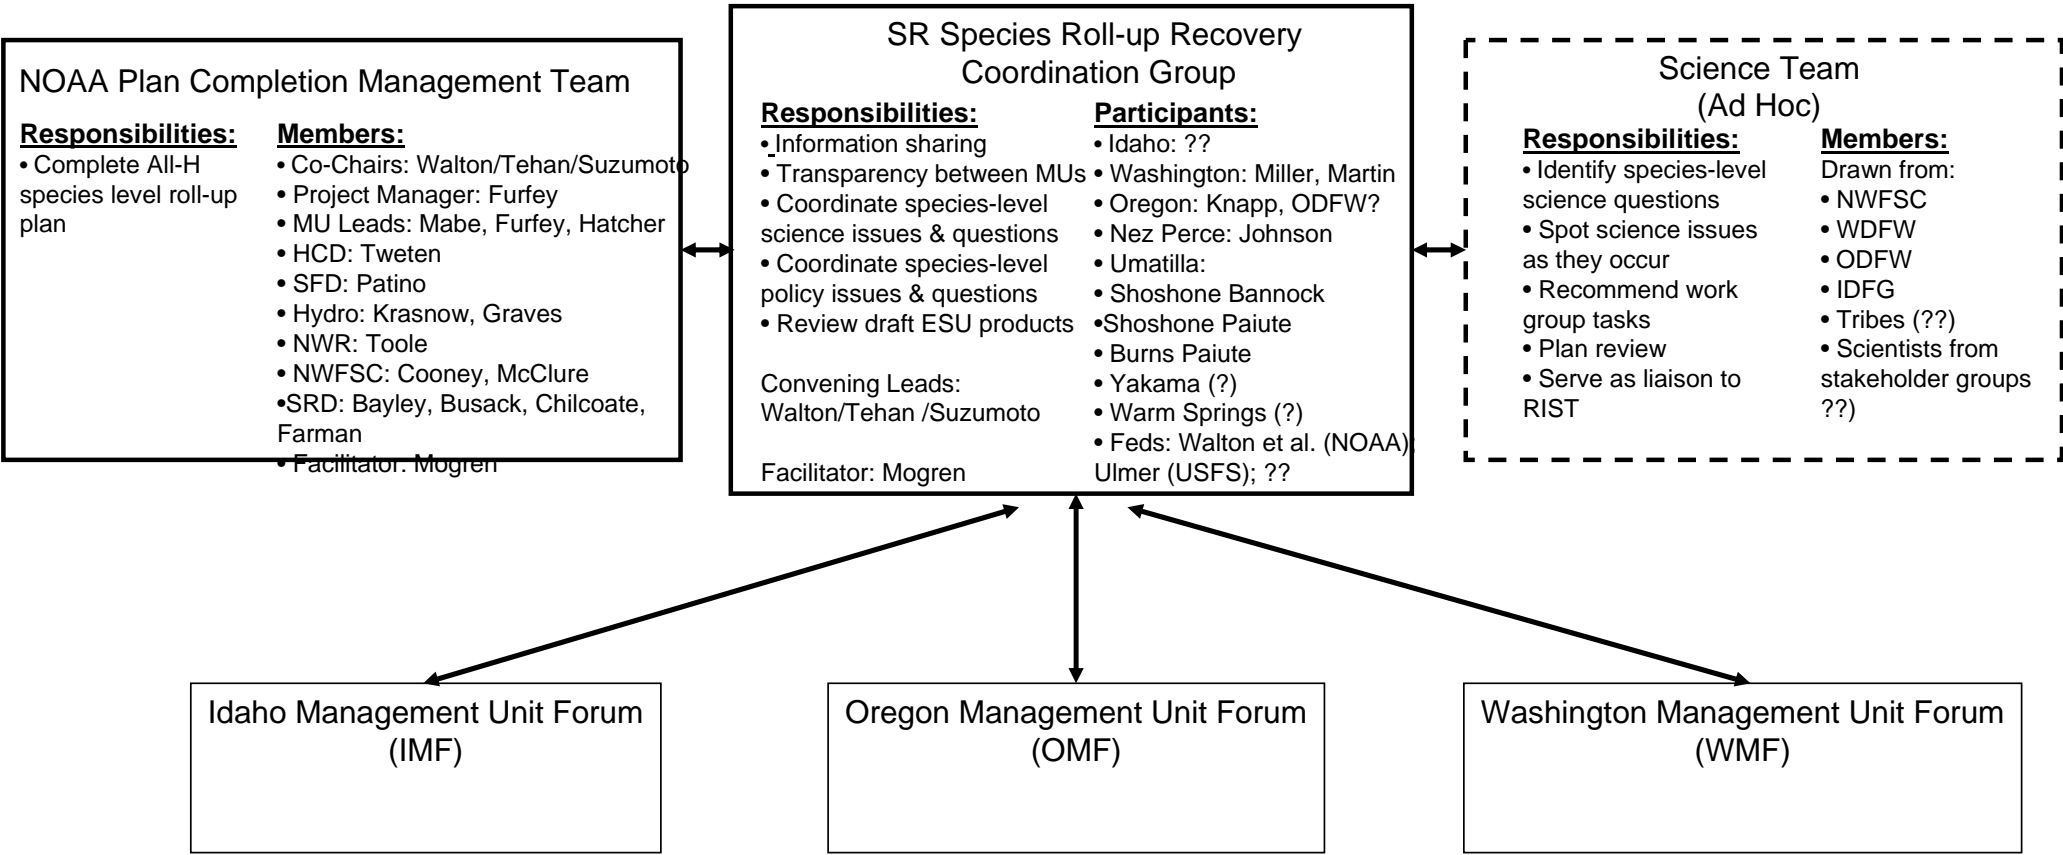

Snake River Recovery Plan

DRAFT Coordination and Completion Structure

Snake River Recovery Plan

DRAFT Coordination and Completion Structure – Management Unit (MU) Forums