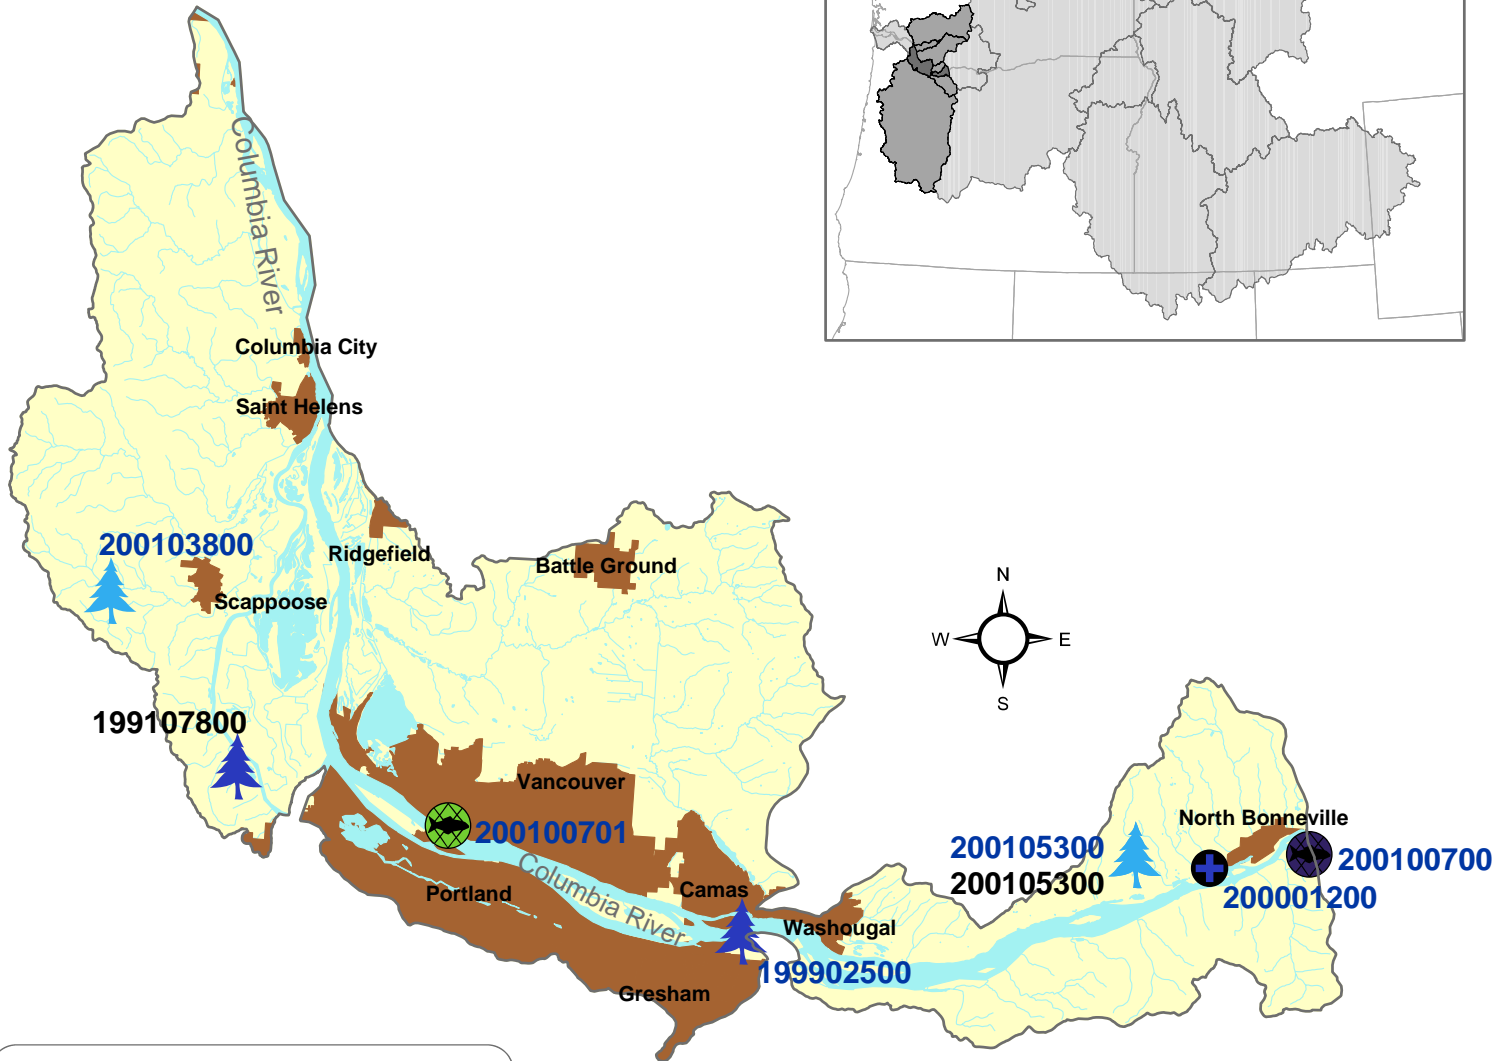

Lower Columbia Province
Columbia Lower Subbasin

LEGEND

Project Category		Location Accuracy	
Coordination	Province	Unfunded	
Data Management	Subbasin	Stream	
Habitat	Area	Point	
Harvest	Point		
Mainstem Survival			
Monitoring			
Production			
Research & Evaluation			

Project Labels

Biological Opinion Non Biological Opinion

Land Use/Ownership

Federal Tribal State Local Private Urban

Data Layers: Land Ownership (ICBEMP), 100k Hydrography (Streamnet), Urban Areas (State Data), Projects (CBFWA)
Projection: UTM 1983, Zone 11
Produced by: Columbia Basin Fish & Wildlife Authority
Map Date: 5/20/04