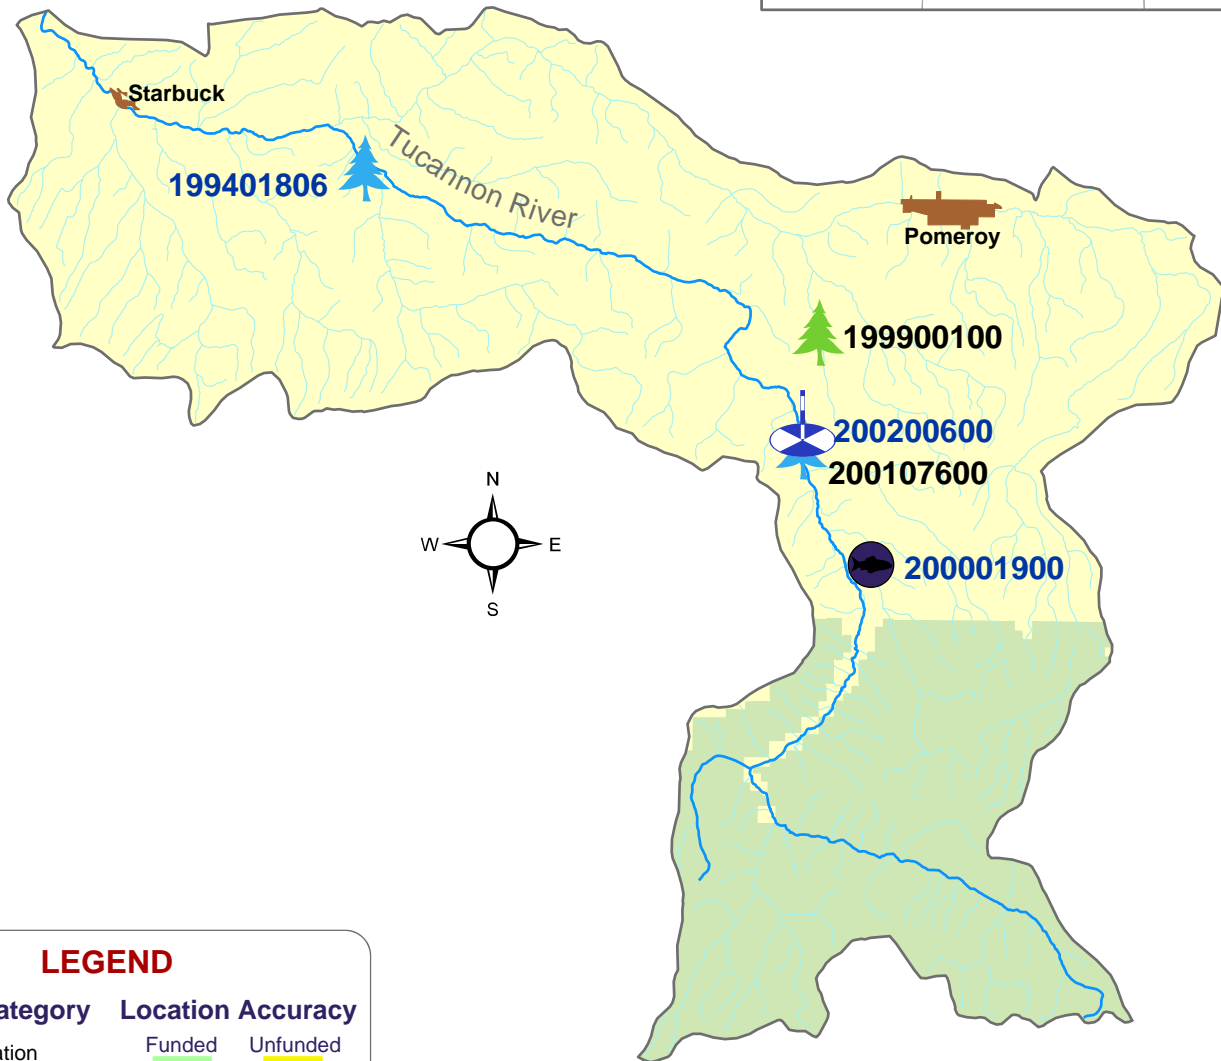

Columbia Basin Fish and Wildlife Authority

FY 2001-2003 NPCC Recommended and/or BPA Funded Fish & Wildlife Projects

Columbia Plateau Province Tucannon Subbasin

LEGEND

Project Category Location Accuracy

Project Category	Funded	Unfunded
Coordination	Province	Province
Data Management	Subbasin	Subbasin
Habitat	Stream	Stream
Harvest	Area	Area
Mainstem Survival	Point	Point
Monitoring		
Production		
Research & Evaluation		

Project Labels

Biological Opinion Non Biological Opinion

Land Use/Ownership

Federal	Tribal	State	Local	Private	Urban
---------	--------	-------	-------	---------	-------

0 4 8 16 Miles

Data Layers: Land Ownership (ICBEMP), 100k Hydrography (Streamnet), Urban Areas (State Data), Projects (CBFWA)
Projection: UTM 1983, Zone 11
Produced by: Columbia Basin Fish & Wildlife Authority
Map Date: 5/20/04